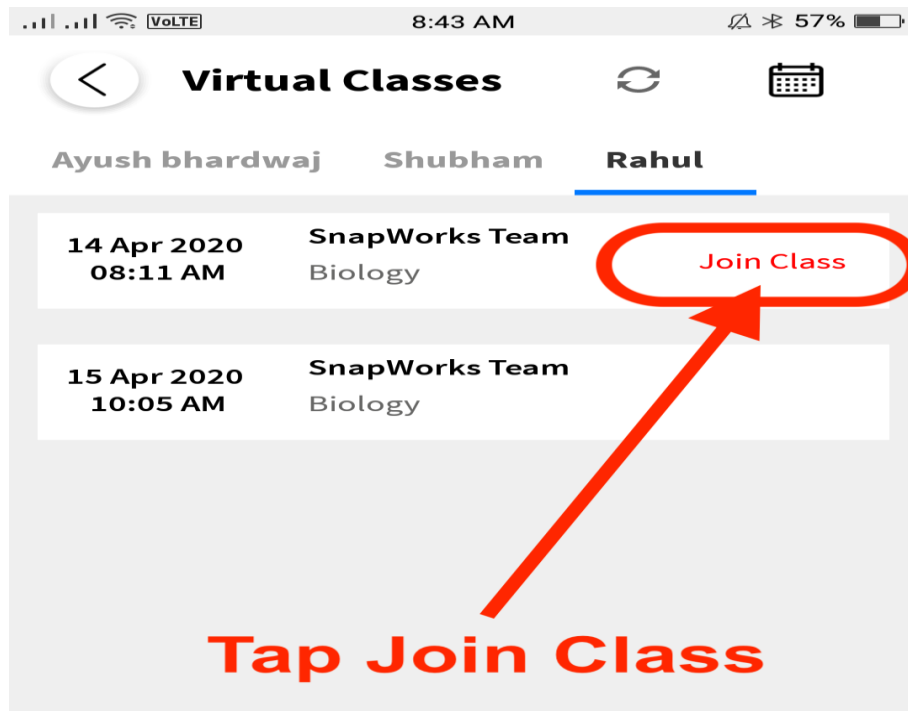

### Std. – IV

DAY	1 <sup>st</sup> Period	2 <sup>nd</sup> Period
	10:00 AM TO 10:45 AM	11:00AM – 11:45 AM
MON	English	Maths
TUE	Science	Social Science
WED	English	Maths
THU	ICT	Hindi
FRI	Science	Naitik Shiksha
SAT	Social Science	Hindi

### Std. – V

DAY	1 <sup>st</sup> Period	2 <sup>nd</sup> Period
	10:00 AM TO 10:45 AM	11:00AM – 11:45 AM
MON	Social Science	English
TUE	Maths	Naitik Shiksha
WED	Hindi	ICT
THU	English	Science
FRI	Social Science	Hindi
SAT	Maths	Science

**Please see How to join Virtual Classes on SnapWorks App.  
For Mobile Users (By Using SnapWorks App)**

For PC (i.e. Laptop/Desktop) Users  
(By Using Web Browser)

In address bar type [web.snapworks.me](http://web.snapworks.me)