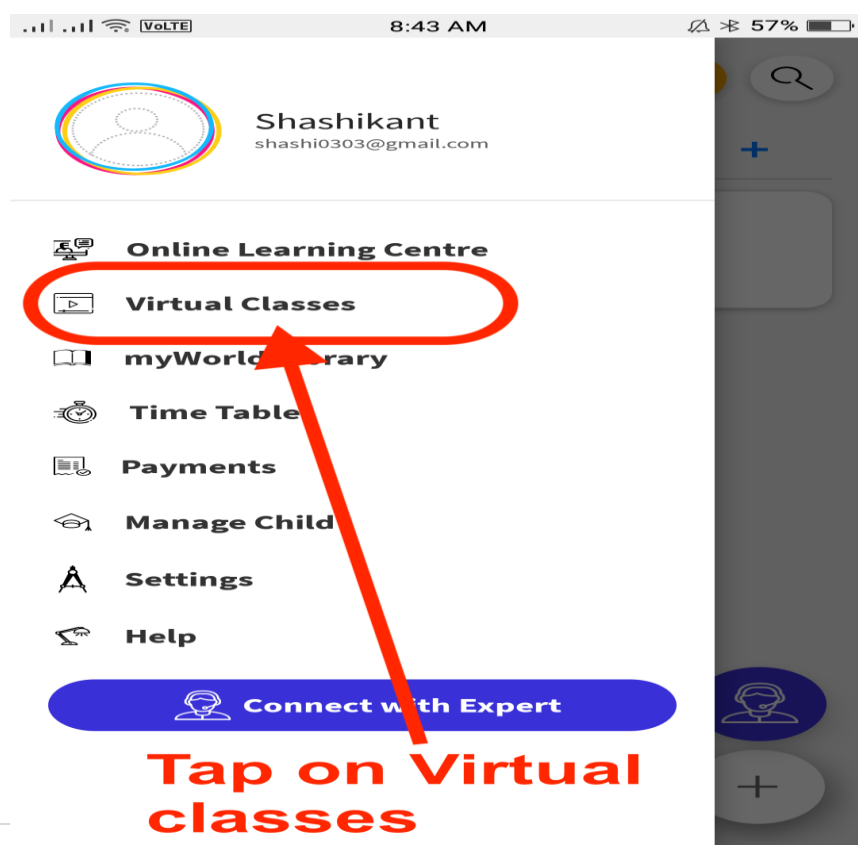

**Please see How to join Virtual Classes on SnapWorks App.  
For Mobile Users (By Using SnapWorks App)**

For PC (i.e. Laptop/Desktop) Users  
(By Using Web Browser)

In address bar type [web.snapworks.me](http://web.snapworks.me)