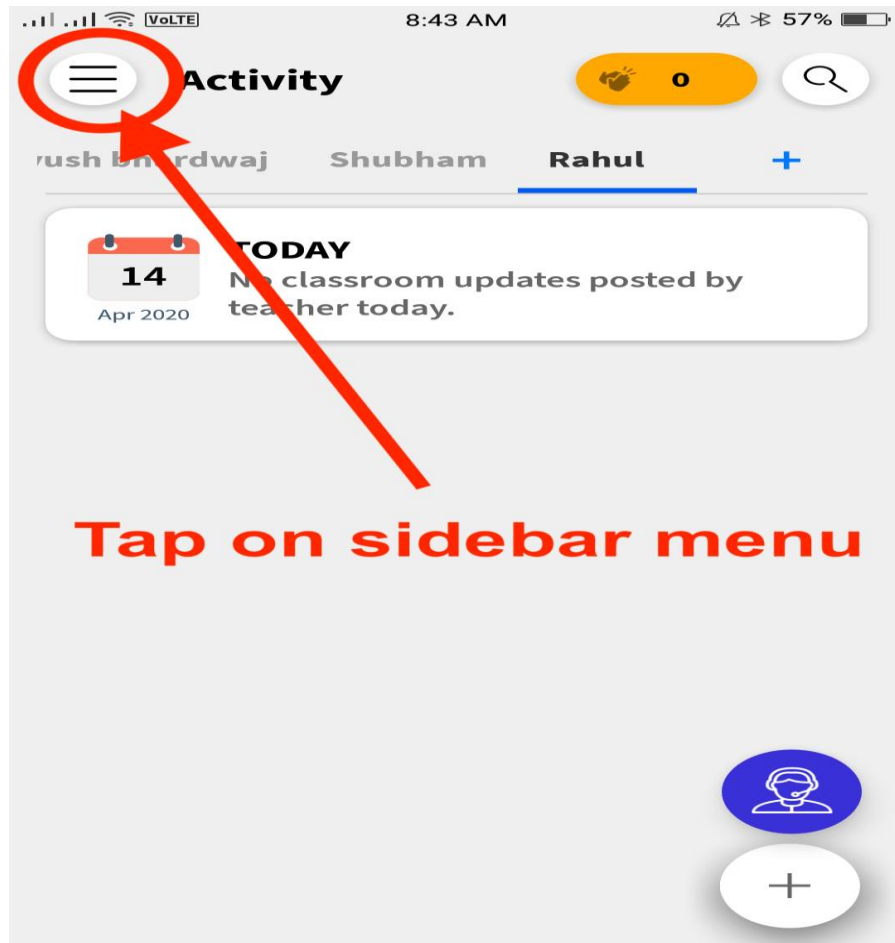

**Please see How to join Virtual Classes on SnapWorks App.
For Mobile Users (By Using SnapWorks App)**